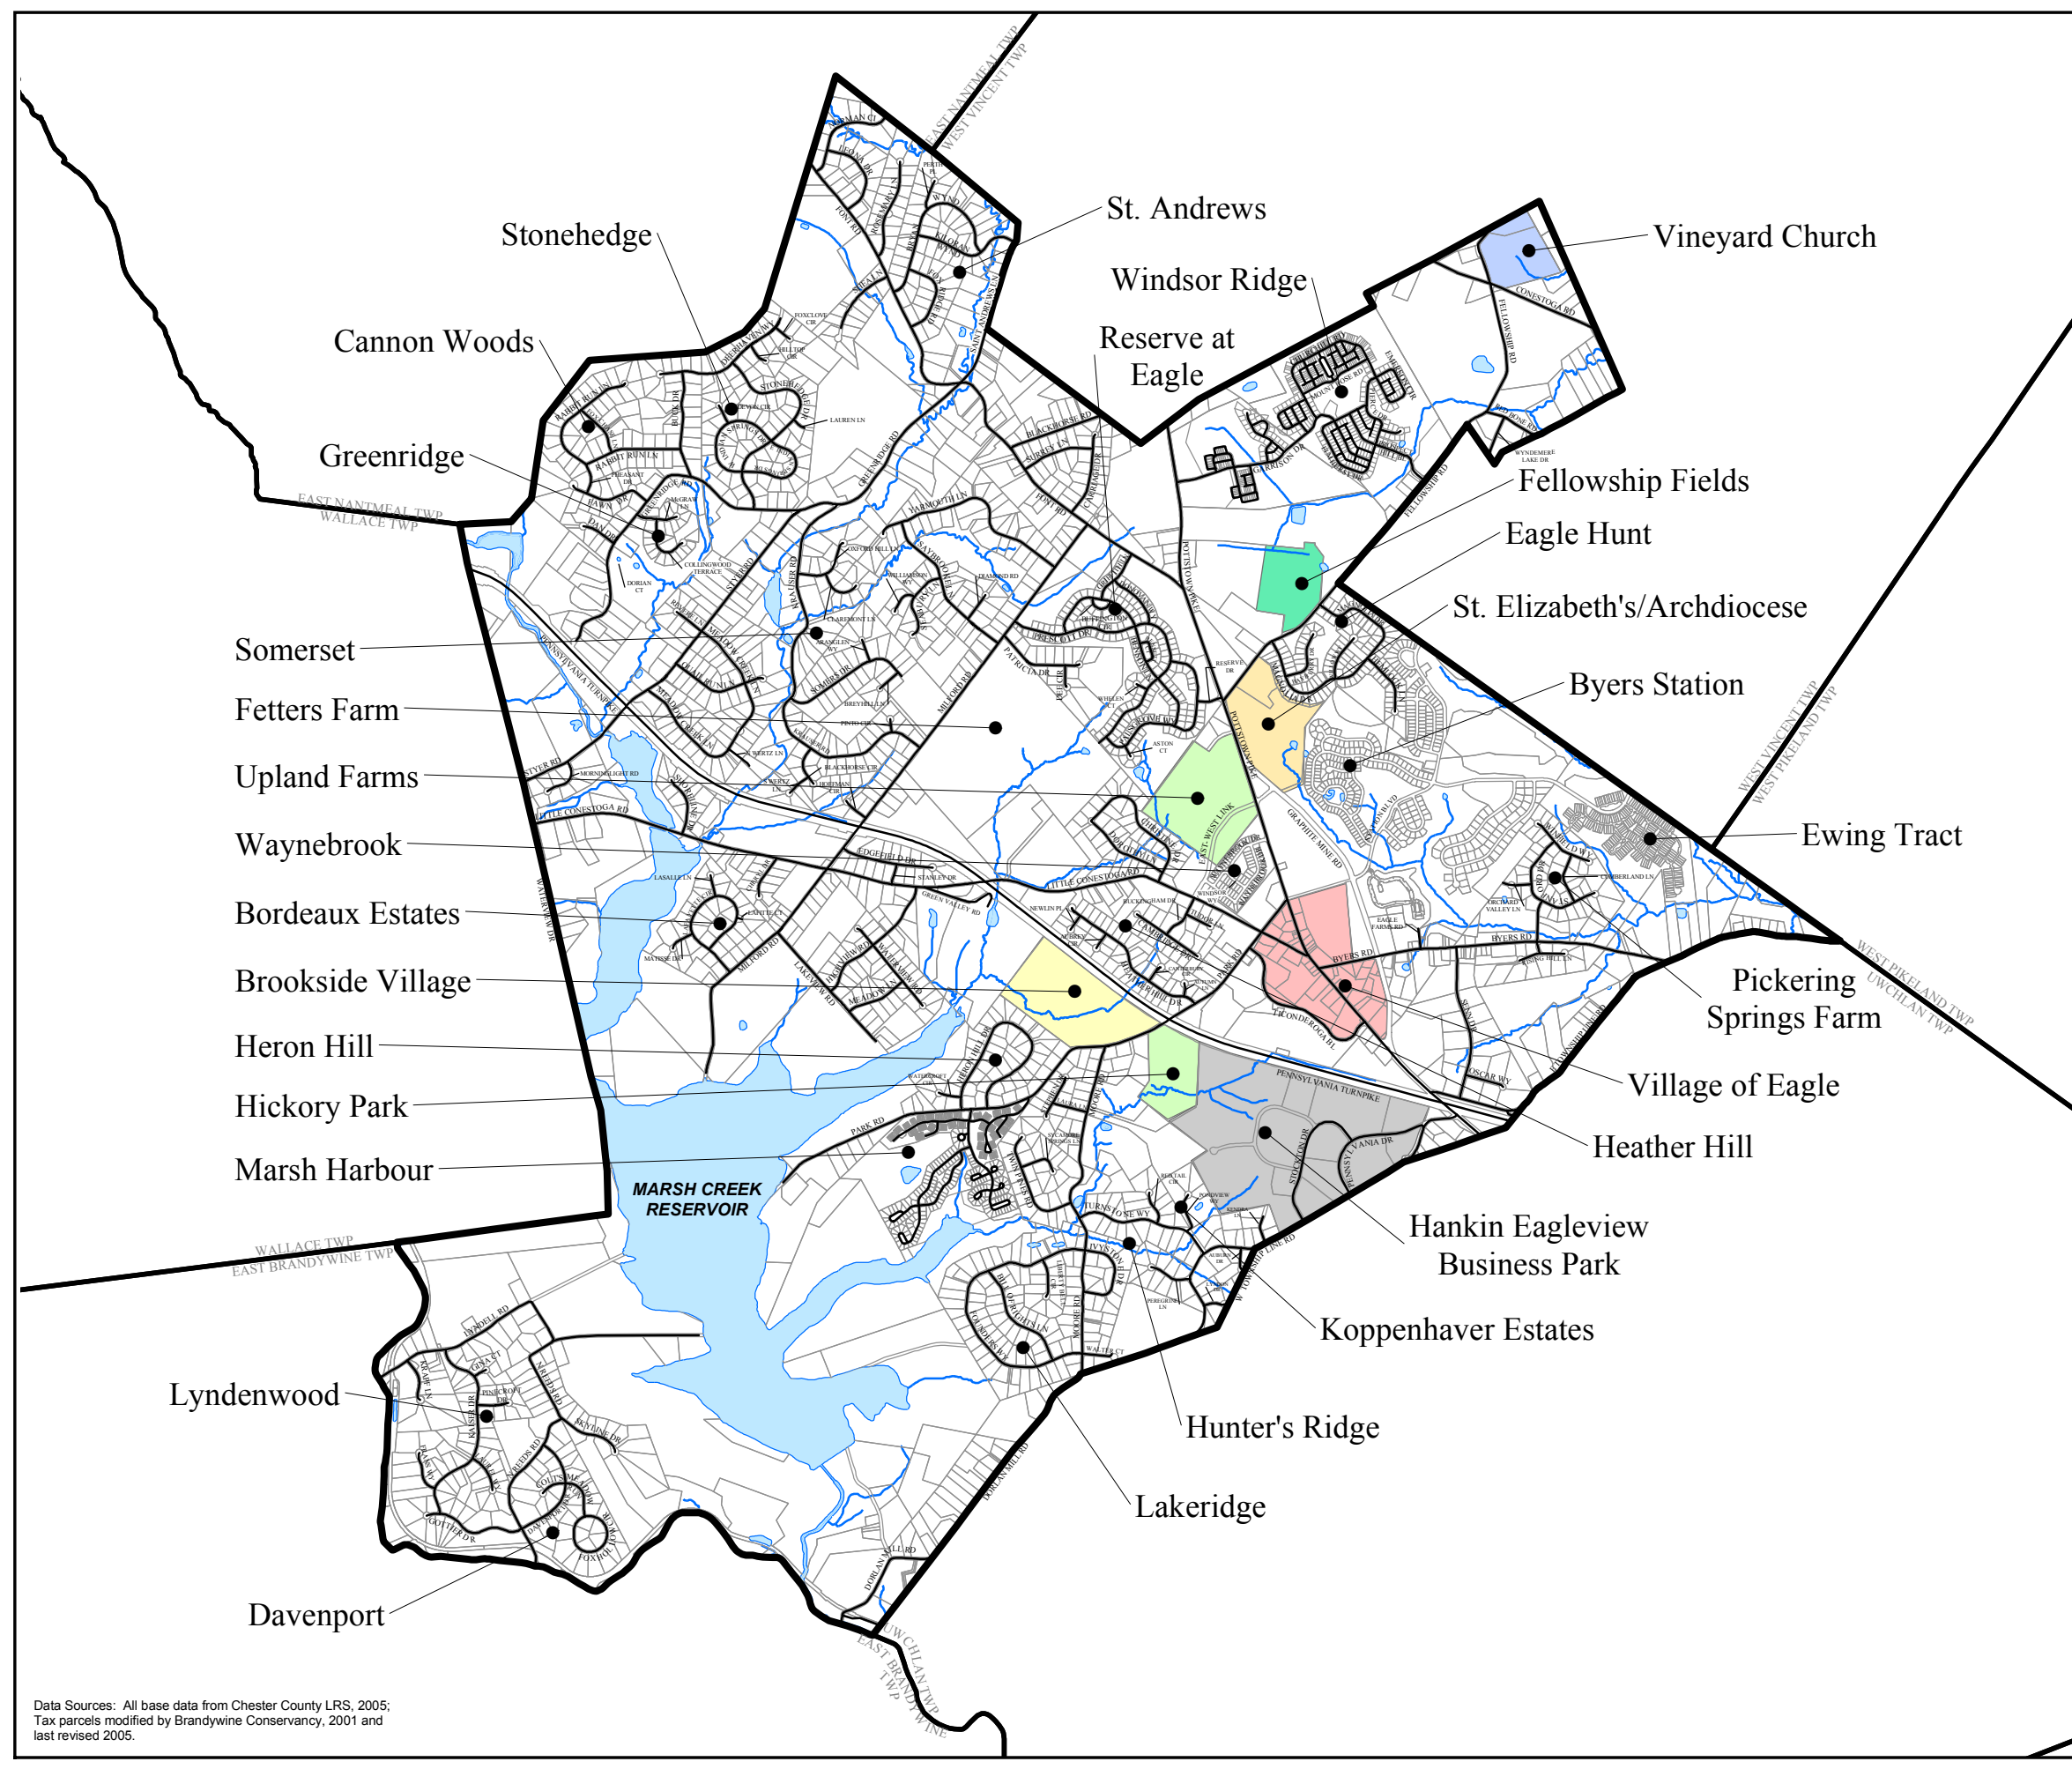

Neighborhoods Map

Upper Uwchlan Township
Chester County, Pennsylvania

LEGEND

-  Township Boundaries
-  Tax parcels
-  Roads
-  Streams
-  Water Bodies

Data Sources: All base data from Chester County LRS, 2005;
Tax parcels modified by Brandywine Conservancy, 2001 and
last revised 2005.